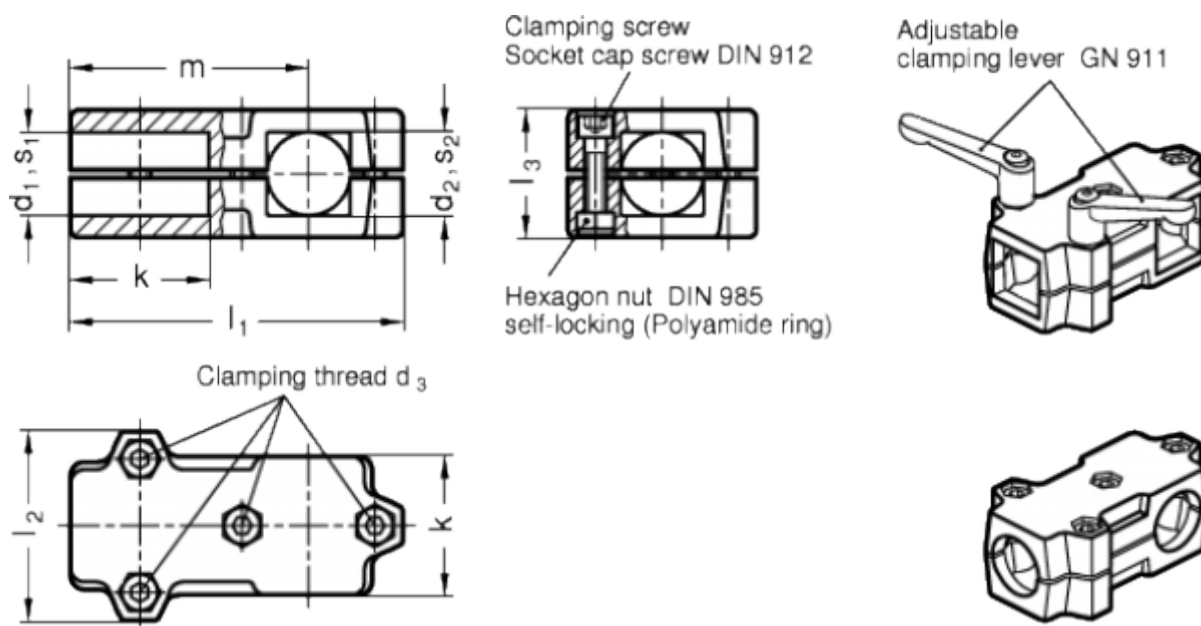

Article number: 20193V40B40762BL
 Description: E+G T-angel clamp
 GN 193-V40-B40-76-2-BL

Measures

Accessories = GN 911-M10-63	m	= -
d1 = -	s1	= 40
d2 = 40	s2	= -
d3 = M10	Weight in (g)	= 1150
k = 76		
l1 = 176		
l2 = 98		
l3 = 70		